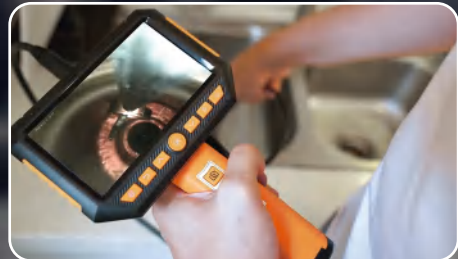

Industrial Endoscope camera

- Pipeline inspection
- Air conditioning inspection
- Home plumbing inspection
- Auto inspection